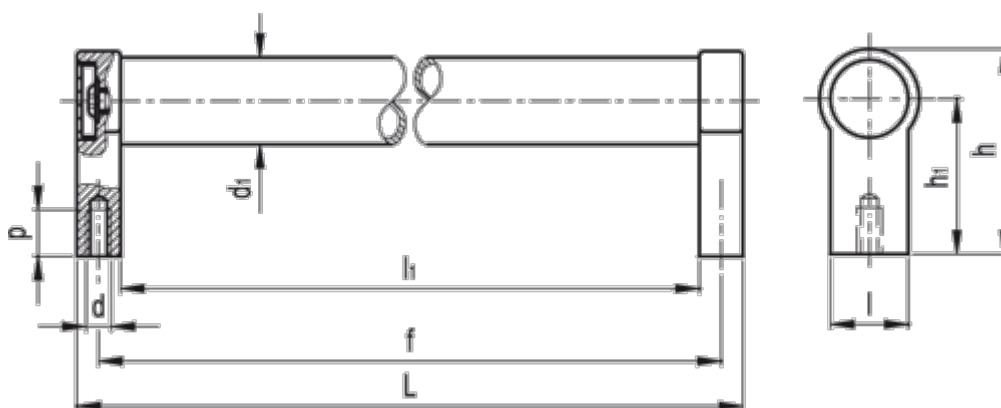

# Data Sheet

Article number: 20569200300

Description: E+G Tubular handle GN333.1-20-300-A-EL  
A Mounting from back

## Measures

d = M6

d1 = 20

f = 300

h = 54

h1 = 42

L = 312

l1 = 288